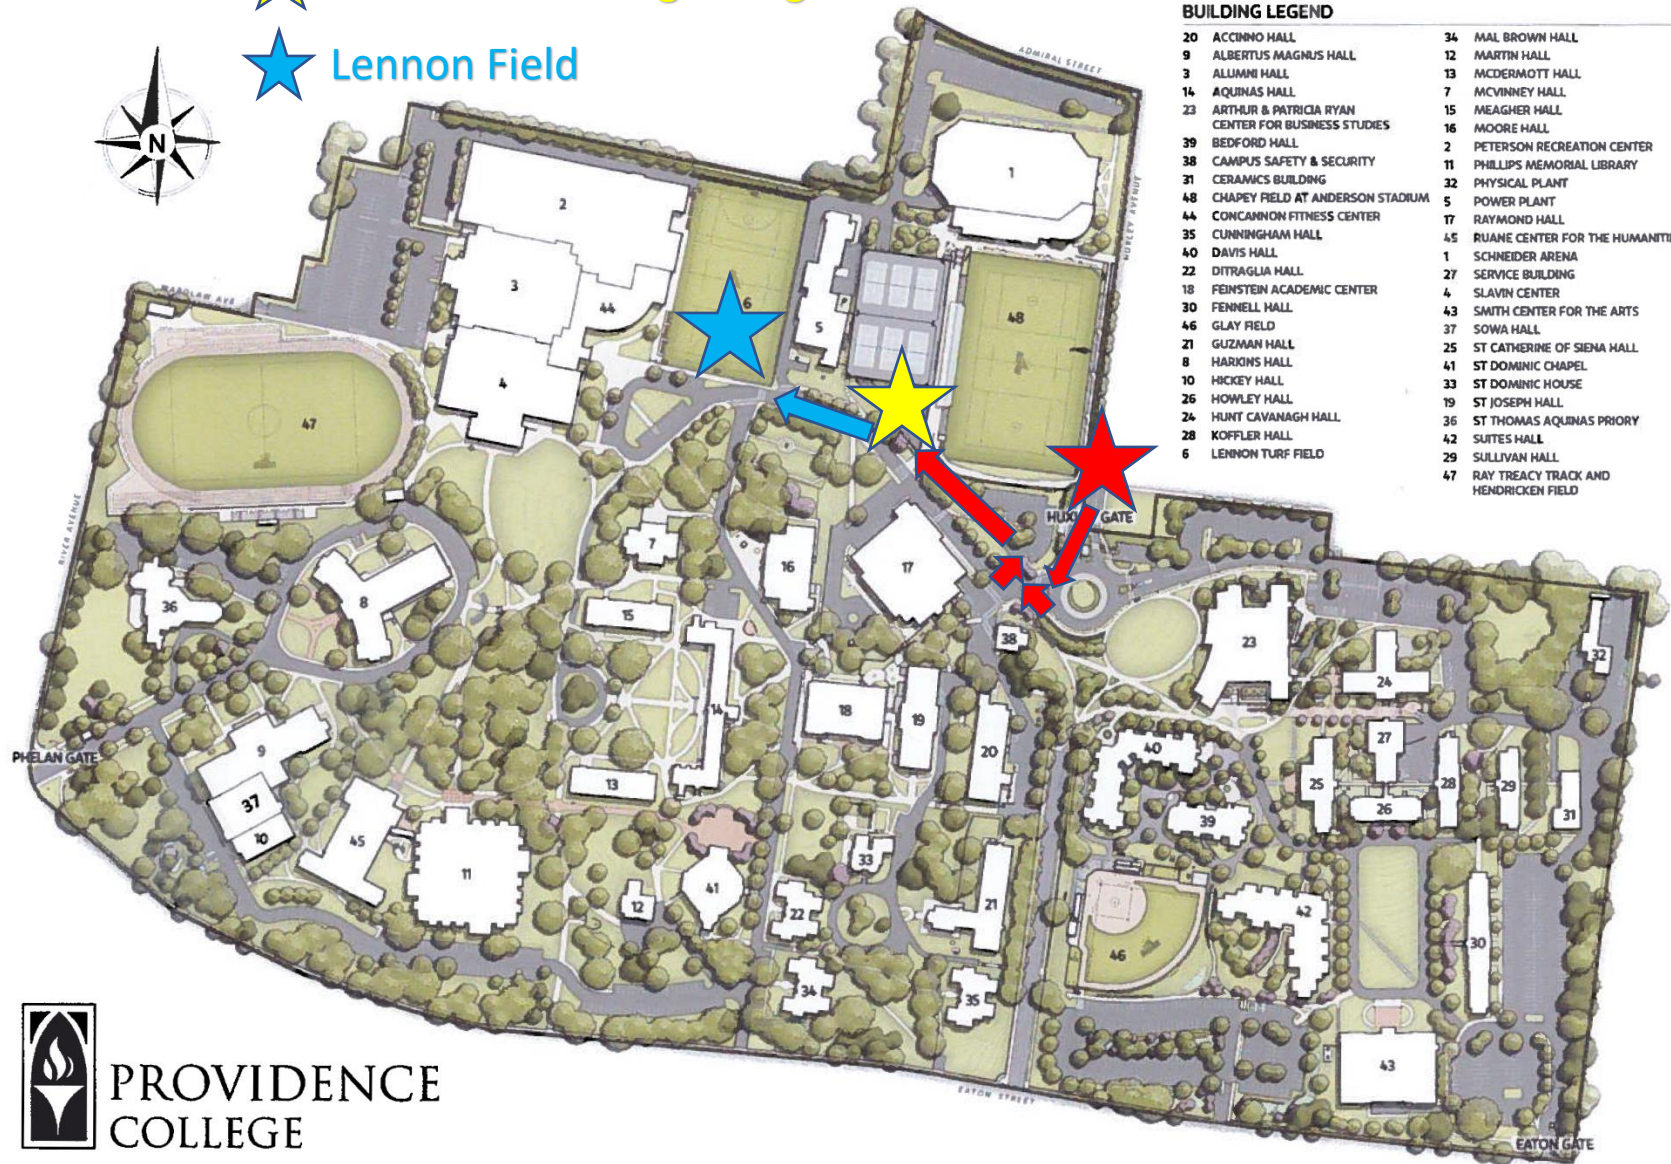

★ Entrance Gate (GPS: 200 Huxley Ave, Providence, RI 02908)

★ Anderson Parking Garage

★ Lennon Field

PROVIDENCE
COLLEGE