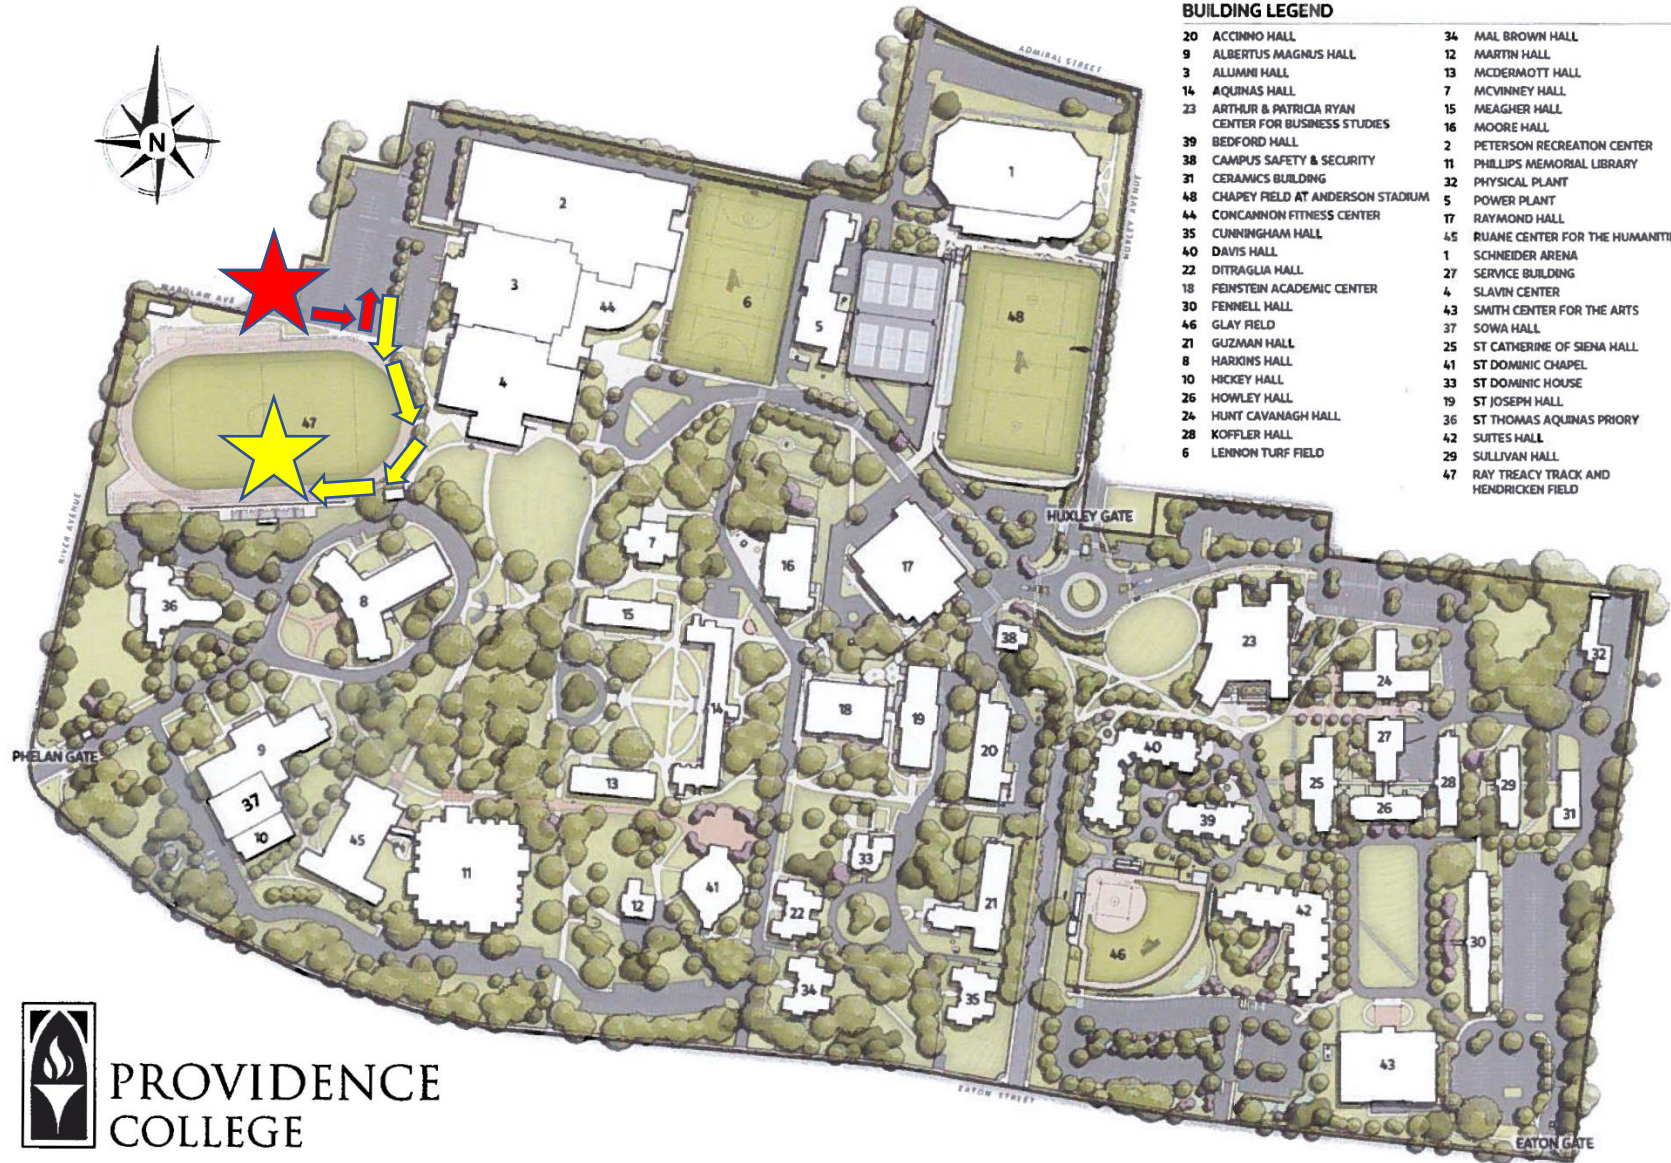

 Parking Lot Entrance (GPS: 1 Wardlaw Ave, Providence, RI 02908)

 Hendricken Field

BUILDING LEGEND

20 ACCINNO HALL	34 MAL BROWN HALL
9 ALBERTUS MAGNUS HALL	12 MARTIN HALL
3 ALUMNI HALL	13 MCDERMOTT HALL
14 AQUINAS HALL	7 MCVINNEY HALL
23 ARTHUR & PATRICIA RYAN CENTER FOR BUSINESS STUDIES	15 MEAGHER HALL
39 BEDFORD HALL	16 MOORE HALL
38 CAMPUS SAFETY & SECURITY	2 PETERSON RECREATION CENTER
31 CERAMICS BUILDING	11 PHILLIPS MEMORIAL LIBRARY
48 CHAPEL FIELD AT ANDERSON STADIUM	32 PHYSICAL PLANT
44 CONCANNON FITNESS CENTER	5 POWER PLANT
35 CUNNINGHAM HALL	17 RAYMOND HALL
40 DAVIS HALL	45 RUAME CENTER FOR THE HUMANITIES
22 DITRAGLIA HALL	1 SCHNEIDER ARENA
18 FEINSTEIN ACADEMIC CENTER	27 SERVICE BUILDING
30 FENNEL HALL	4 SLAVIN CENTER
46 GLAY FIELD	43 SMITH CENTER FOR THE ARTS
21 GUZMAN HALL	37 SOWA HALL
8 HARKINS HALL	25 ST CATHERINE OF SIENA HALL
10 HICKEY HALL	41 ST DOMINIC CHAPEL
26 HOWLEY HALL	33 ST DOMINIC HOUSE
24 HUNT CAVANAGH HALL	19 ST JOSEPH HALL
28 KOFFLER HALL	36 ST THOMAS AQUINAS PRIORY
6 LENNON TURF FIELD	42 SUITES HALL
	29 SULLIVAN HALL
	47 RAY TREACY TRACK AND HENDRICKEN FIELD