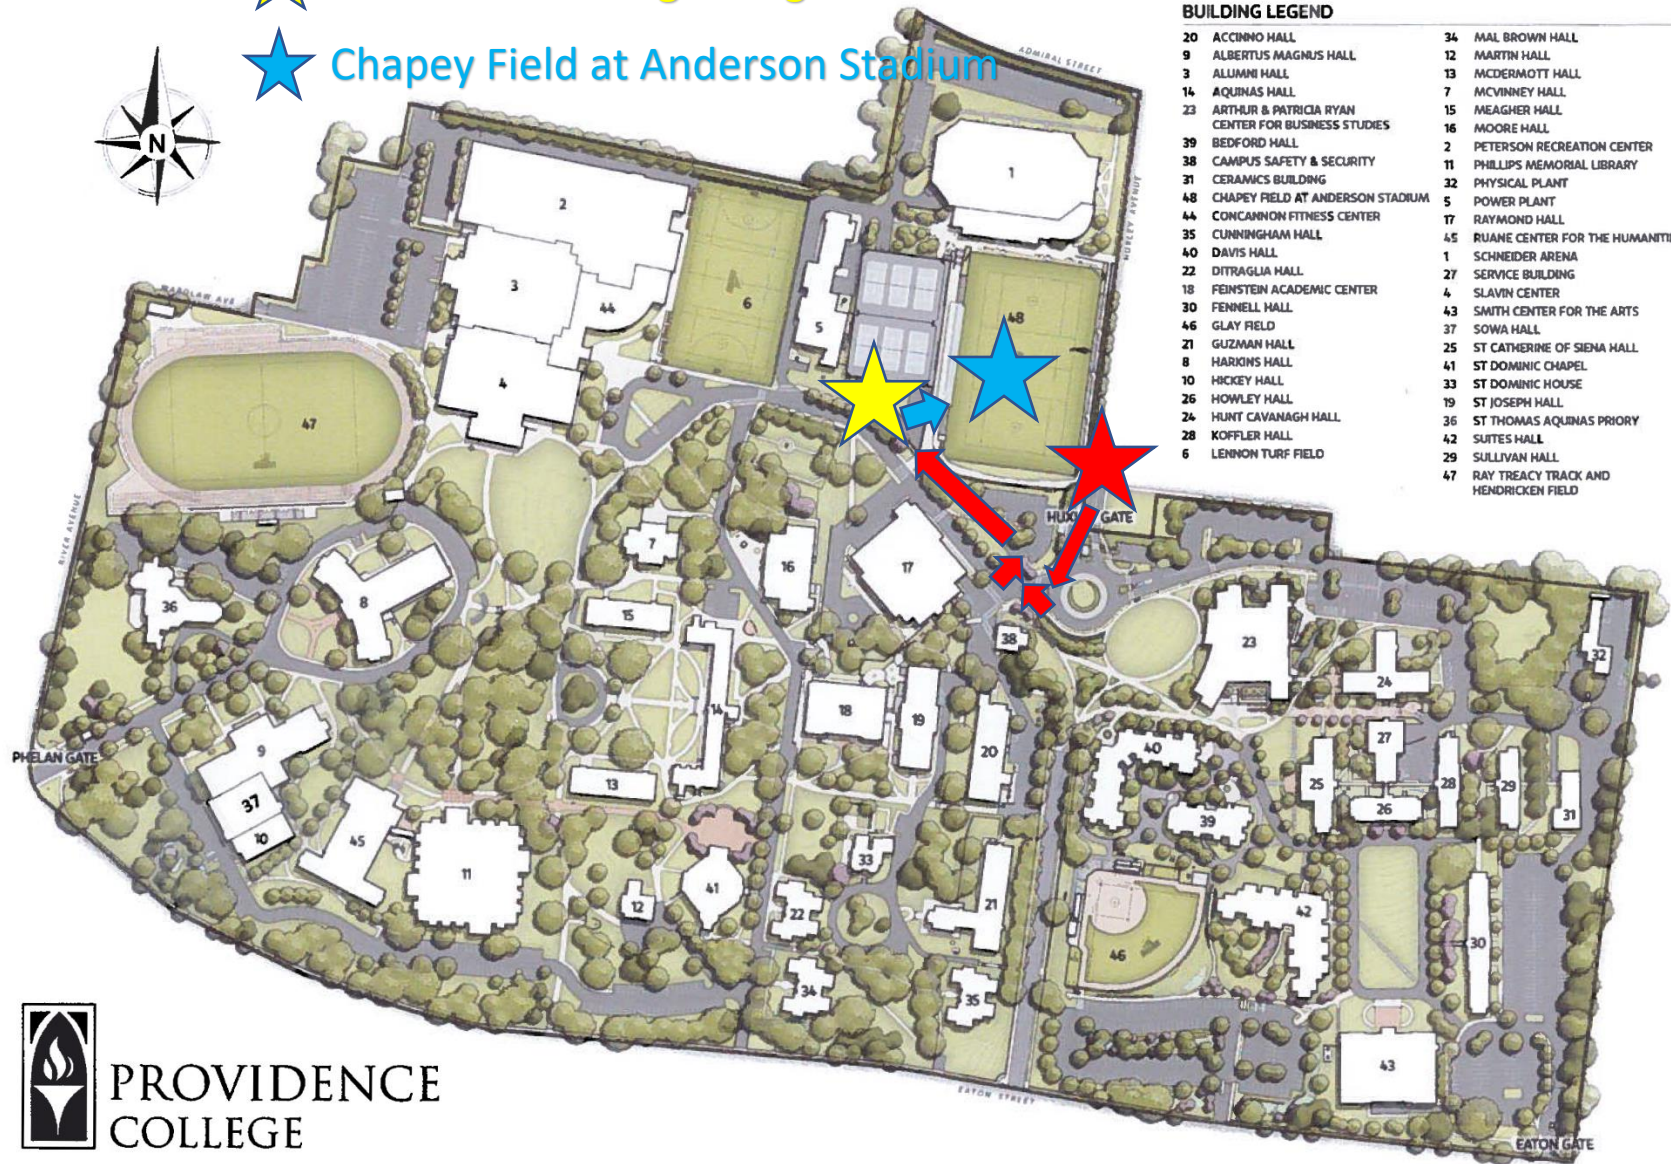

★ Entrance Gate (GPS: 200 Huxley Ave, Providence, RI 02908)

★ Anderson Parking Garage

★ Chapey Field at Anderson Stadium

PROVIDENCE  
COLLEGE